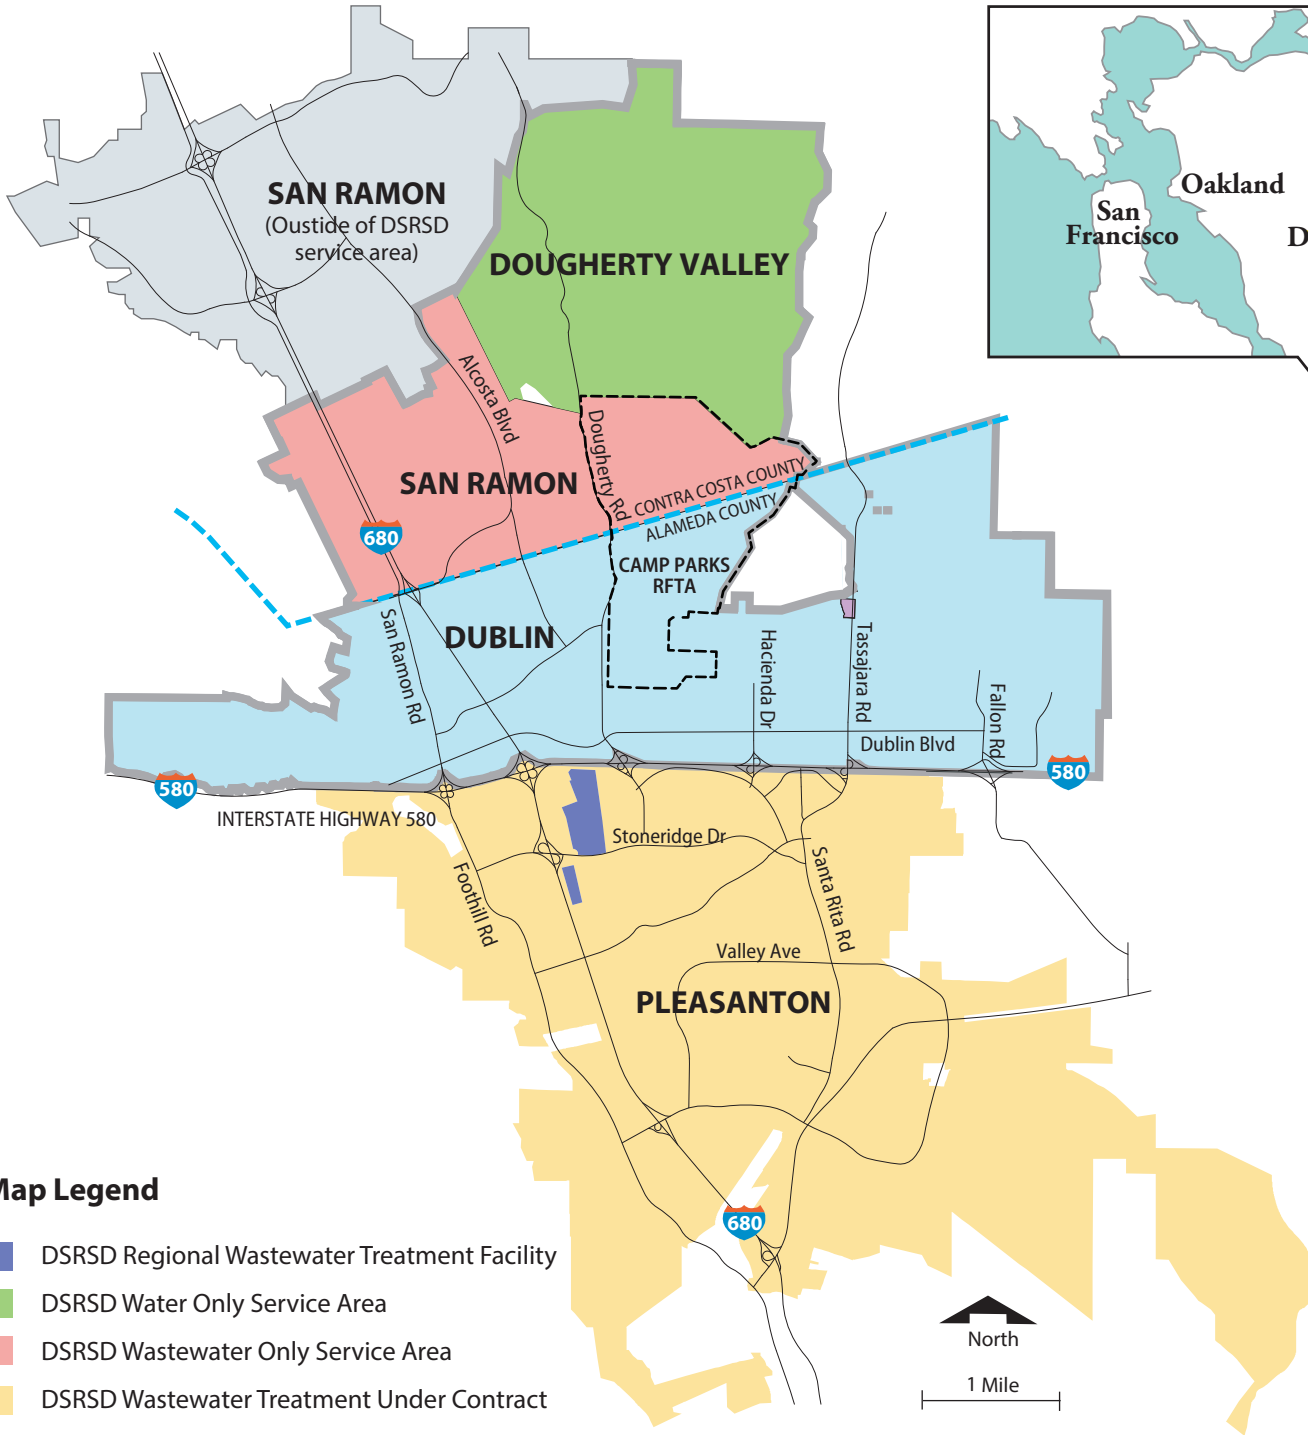

**Regional View/Service Area Map**

**Map Legend**

- DSRSD Regional Wastewater Treatment Facility
- DSRSD Water Only Service Area
- DSRSD Wastewater Only Service Area
- DSRSD Wastewater Treatment Under Contract
- DSRSD Water & Wastewater Service Area
- Alameda Contra Costa County Dividing Line
- DSRSD Boundary
- Camp Parks (Parks RFTA) Boundary